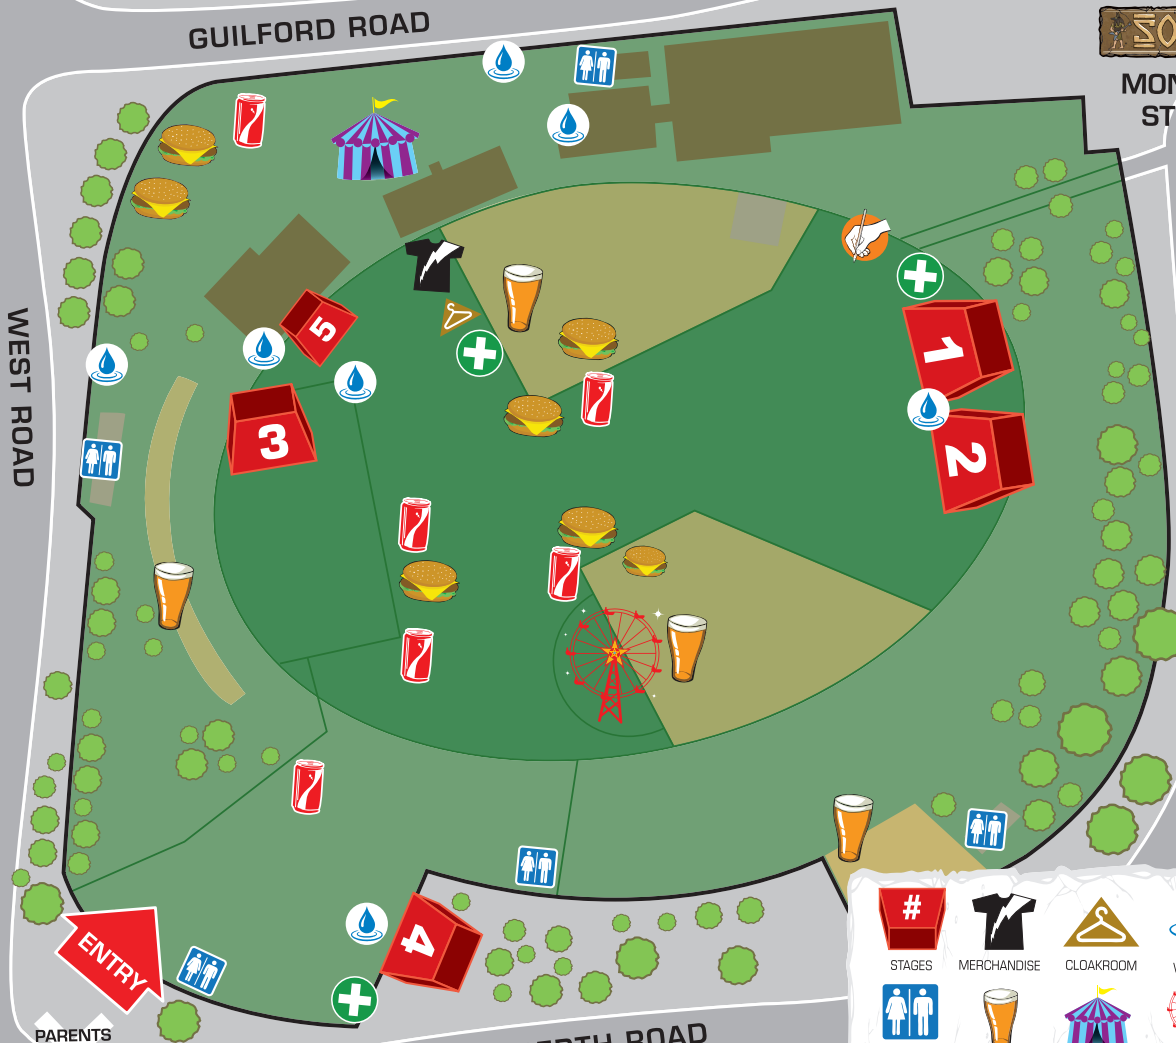

GUILFORD ROAD

SOUNDWAVE

MON 01 MAR, 2010
STEEL BLUE OVAL

WEST ROAD

PROWSE ST

OLD PERTH ROAD

ENTRY

PARENTS
SET DOWN
PICK UP POINT

ALCOHOL
CONSUMPTION
AREAS

STAGES	MERCHANDISE	CLOAKROOM	FREE WATER	ARTIST SIGNING	FIRST AID
TOILETS	18+ BARS	MARKETS STALLS	RIDES	DRINKS	FOOD